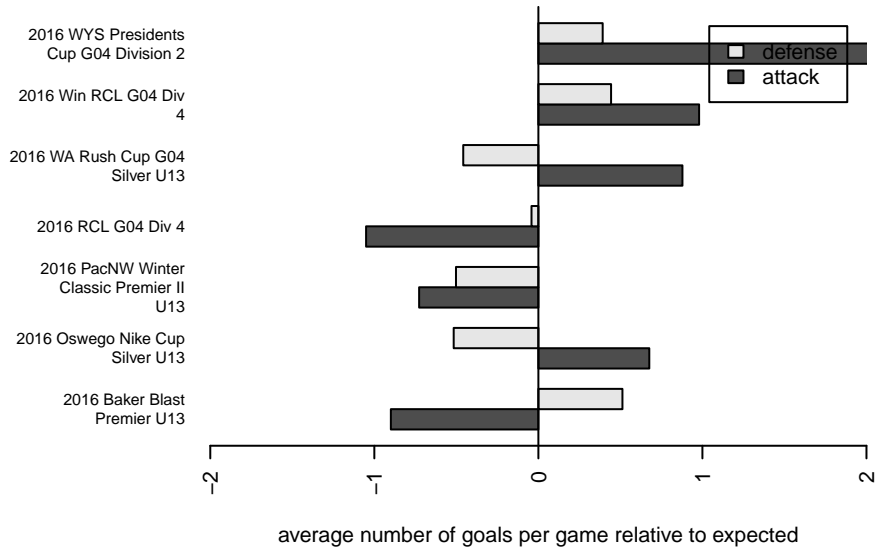

Performance relative to 13 month average