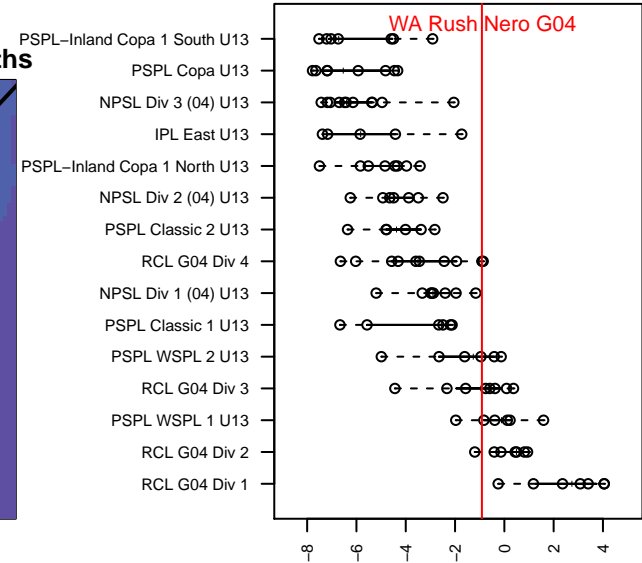

**attack and defense rating
relative to others at age
and all opponents in last 13 months**