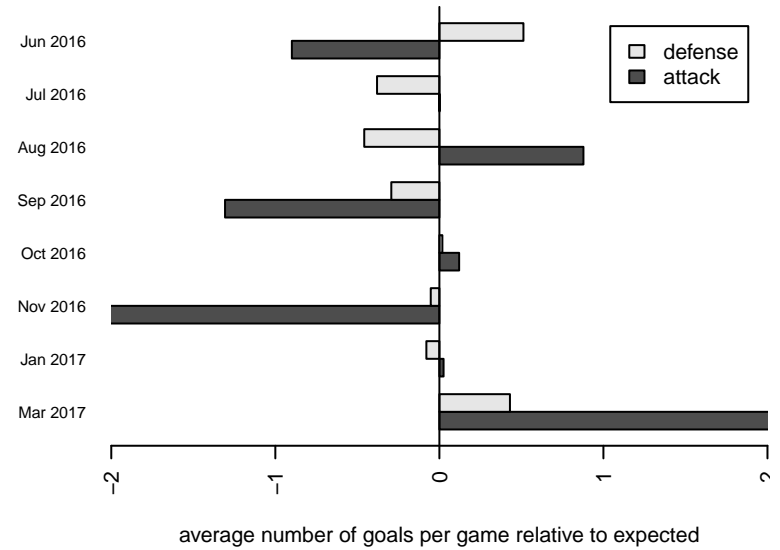

Performance relative to 13 month average