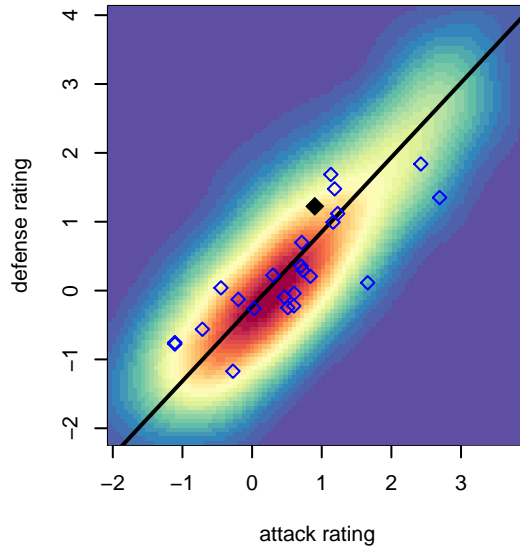

**attack and defense rating
relative to others at age
and all opponents in last 13 months**