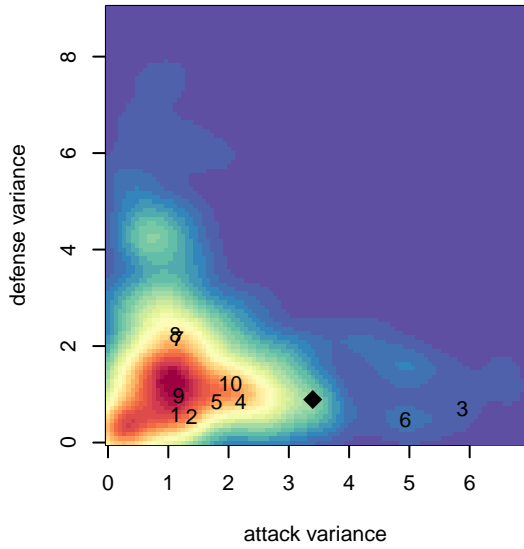

WA Rush Nero G04

Washington Rush SC
 Everett, WA
 G04 total strength=1106
 attack=2.46 defense=3.4
 fall league = RCL G04 Div 4
 spr league = Win RCL G04 Div 4

alt names used:
 107 WA Rush G04 Nero
 WASHINGTON RUSH G04 NERO (WA)
 WASHINGTON RUSH G04 NERO (WA)
 Washington Rush G04 Nero B
 WASHINGTON RUSHG04 NERO
 Rush G04 Nero
 Washington Rush G04 Nero B
 Washington Rush G04 Nero B

WA Rush Nero G04
 Dots are actual minus expected GF (blue circles) and GA (red triangles).
 Blue line is smoothed change in attack strength. Red is smoothed change in defense strength.

**attack and defense variance (black dot)
relative to other teams
and top 10 in region**