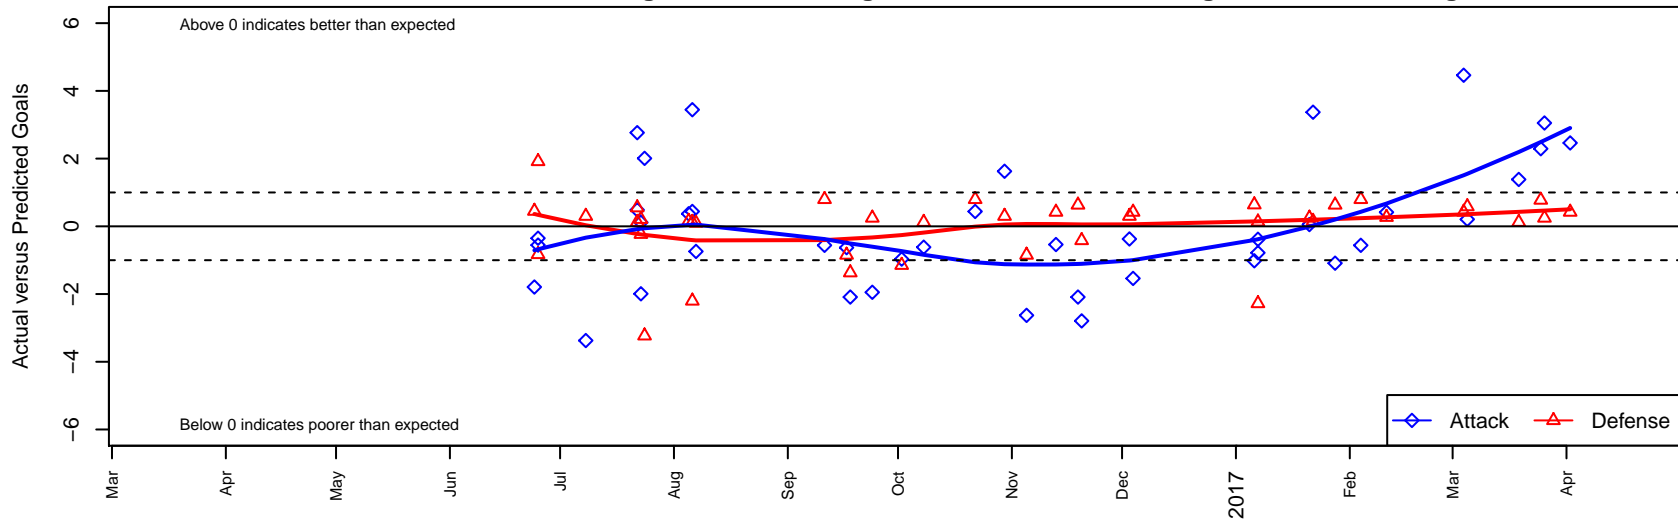

WA Rush Nero G04

Washington Rush SC
 Everett, WA
 G04 total strength=1106
 attack=2.46 defense=3.4
 fall league = RCL G04 Div 4
 spr league = Win RCL G04 Div 4

alt names used:
 107 WA Rush G04 Nero
 WASHINGTON RUSH G04 NERO (WA)
 WASHINGTON RUSH G04 NERO (WA)
 Washington Rush G04 Nero B
 WASHINGTON RUSHG04 NERO
 Rush G04 Nero
 Washington Rush G04 Nero B
 Washington Rush G04 Nero B

WA Rush Nero G04
 Dots are actual minus expected GF (blue circles) and GA (red triangles).
 Blue line is smoothed change in attack strength. Red is smoothed change in defense strength.

**attack and defense variance (black dot)
relative to other teams
and top 10 in region**